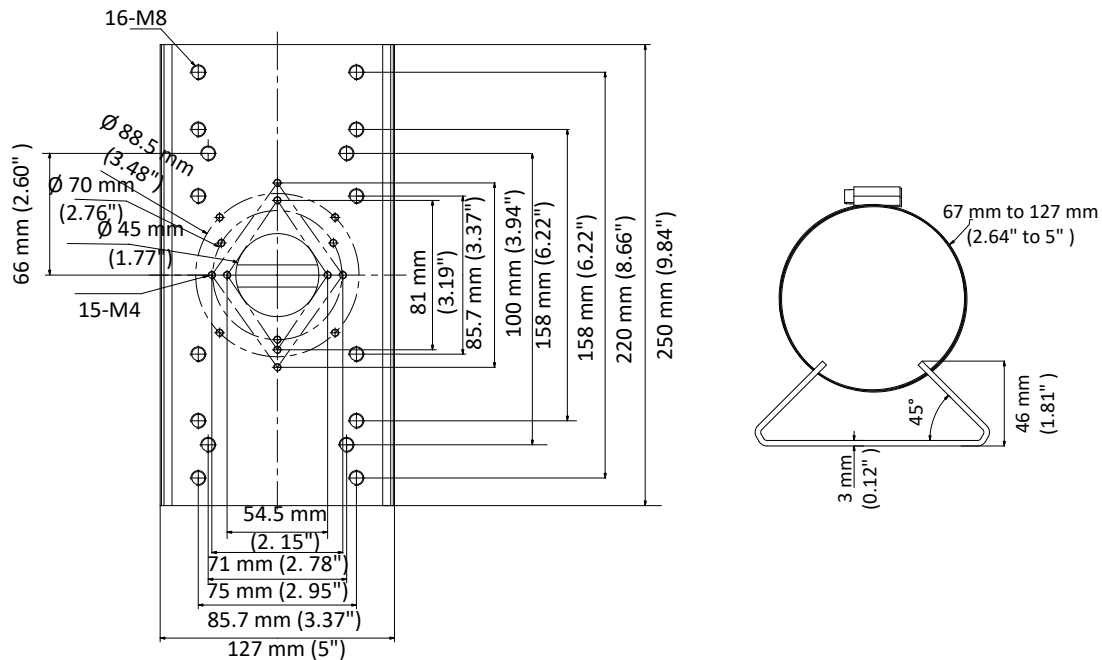

DS-1275ZJ-SUS

Horizontal Pole Mount

Feature

- Stainless steel with surface spray treatment
- One piece stainless steel formation ensures the reliable structure
- Adjustable diameter from 67 mm to 127 mm

Dimension

Available Model

DS-1275ZJ-SUS

Parameter

Model	DS-1275ZJ-SUS
Parameters	Horizontal Pole Mount
Appearance	Hikvision White
Material	Stainless Steel
Dimension	127 mm × 46 mm × 250 mm (5" × 1.81" × 9.84")
Weight	1480 g (3.26 lb.)

Note

- Cooperate with the pendant mount, when using this mount.
- The waterproof rubber is necessary for the outdoor application.
- The pole must be capable of supporting at least 3 times as much as the total weight of the camera, and the mount.
- The mount's maximum load capacity is 10 kg (22 lb.).