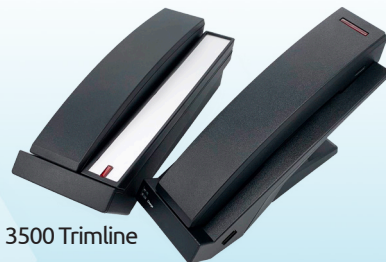

Analog Handset Kit	
9700HDKIT - 1 Line	97A51319S0HK (Cool Gray) / 97A11319S0HK (Black)
9702HDKIT - 2 Line	97A52319S0HK (Cool Gray) / 97A12319S0HK (Black)

9700 PACKAGE CONTENTS

- 9700 Series base
- Handset
- RJ45 line cord
- RJ14 line cord, 12 ft/3.66 m (Analog)
- AC Adapter (Analog only)
- Faceplates for handset & base
- Overlays for handset & base

9700 Handset Kit

3500 PACKAGE CONTENTS

- 3500 Series base
- Handset
- RJ45 line cord
- RJ14 line cord, 12 ft/3.66 m (Analog)
- AC Adapter for analog USB model only
- Faceplates for base
- Overlays for base