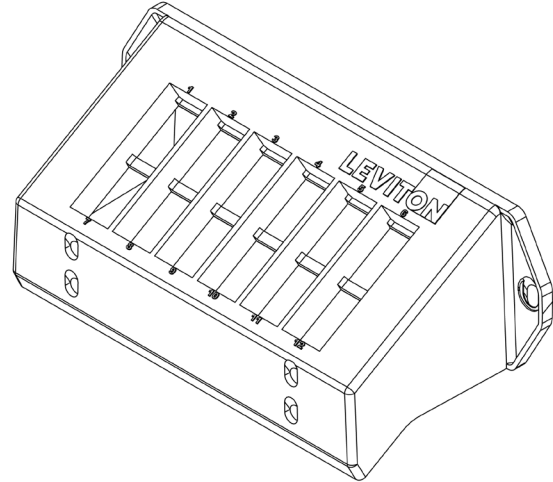

ELECTRONIC FILES

For CAD files, typical specs, or dimensional line art (.DXF, .DWG, Visio), visit www.leviton.com.

47600-QPB

12-PORT QUICKPORT MOUNTING BRACKET	
Description	Part No.
12-Port QuickPort Mounting Bracket	47600-QPB

Leviton Network Solutions
2222 - 222nd St. SE
Bothell, WA 98021-4416

Asia / Pacific
T +1.631.812.6228
E infoasean@leviton.com

Canada
T +1.514.954.1840
E pcservice@leviton.com

Caribbean
T +1.954.593.1896
E infocaribbean@leviton.com

China
T +852.2774.9876
E infochina@leviton.com

Colombia
T +57.1.743.6045
E infocolombia@leviton.com

tel 1-800-824-3005
tel +1-425-486-2222
appeng@leviton.com
www.leviton.com

Europe
T +44.0.1592.772124
E customerserviceeu@leviton.com

Mexico
T +52.55.5082.1040
E lsamarketing@leviton.com

Middle East & Africa
T +971.4.247.9800
E lmeinfo@leviton.com

South Korea
T +82.2.3273.9963
E infokorea@leviton.com