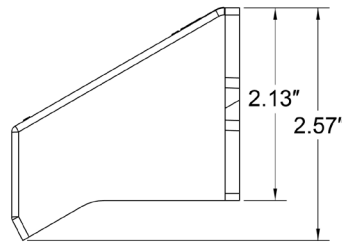

ELECTRONIC FILES

For CAD files, typical specs, or dimensional line art (.DXF, .DWG, Visio), visit www.leviton.com.

47600-QPB

12-PORT QUICKPORT MOUNTING BRACKET	
Description	Part No.
12-Port QuickPort Mounting Bracket	47600-QPB

Leviton Network Solutions
2222 - 222nd St. SE
Bothell, WA 98021-4416

Asia / Pacific
T +1.631.812.6228
E infoasean@leviton.com

Canada
T +1.514.954.1840
E pcservice@leviton.com

Caribbean
T +1.954.593.1896
E infocaribbean@leviton.com

China
T +852.2774.9876
E infochina@leviton.com

Colombia
T +57.1.743.6045
E infocolombia@leviton.com

tel 1-800-824-3005
tel +1-425-486-2222
appeng@leviton.com
www.leviton.com

Europe
T +44.0.1592.772124
E customerserviceeu@leviton.com

Mexico
T +52.55.5082.1040
E lsamarketing@leviton.com

Middle East & Africa
T +971.4.247.9800
E lmeinfo@leviton.com

South Korea
T +82.2.3273.9963
E infokorea@leviton.com