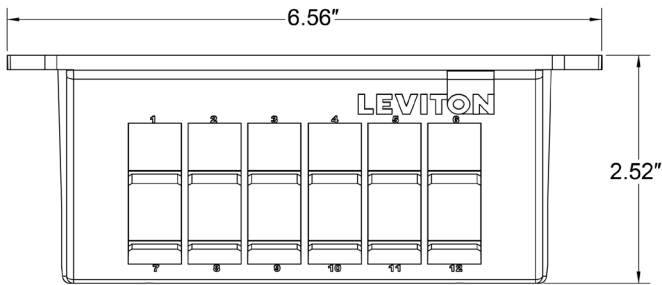

ELECTRONIC FILES

For CAD files, typical specs, or dimensional line art (.DXF, .DWG, Visio), visit www.leviton.com.

47600-QPB

12-PORT QUICKPORT MOUNTING BRACKET	
Description	Part No.
12-Port QuickPort Mounting Bracket	47600-QPB

Leviton Network Solutions
2222 - 222nd St. SE
Bothell, WA 98021-4416

Asia / Pacific
T +1.631.812.6228
E infoasean@leviton.com

Canada
T +1.514.954.1840
E pcservice@leviton.com

Caribbean
T +1.954.593.1896
E infocaribbean@leviton.com

China
T +852.2774.9876
E infochina@leviton.com

Colombia
T +57.1.743.6045
E infocolombia@leviton.com

tel 1-800-824-3005
tel +1-425-486-2222
appeng@leviton.com
www.leviton.com

Europe
T +44.0.1592.772124
E customerserviceeu@leviton.com

Mexico
T +52.55.5082.1040
E lsamarketing@leviton.com

Middle East & Africa
T +971.4.247.9800
E lmeinfo@leviton.com

South Korea
T +82.2.3273.9963
E infokorea@leviton.com