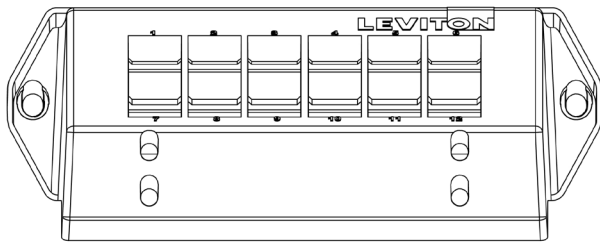

ELECTRONIC FILES

For CAD files, typical specs, or dimensional line art (.DXF, .DWG, Visio), visit www.leviton.com.

47600-QPB

12-PORT QUICKPORT MOUNTING BRACKET	
Description	Part No.
12-Port QuickPort Mounting Bracket	47600-QPB

Leviton Network Solutions
2222 - 222nd St. SE
Bothell, WA 98021-4416

Asia / Pacific
T +1.631.812.6228
E infoasean@leviton.com

Canada
T +1.514.954.1840
E pcservice@leviton.com

Caribbean
T +1.954.593.1896
E infocaribbean@leviton.com

China
T +852.2774.9876
E infochina@leviton.com

Colombia
T +57.1.743.6045
E infocolombia@leviton.com

tel 1-800-824-3005
tel +1-425-486-2222
appeng@leviton.com
www.leviton.com

Europe
T +44.0.1592.772124
E customerserviceeu@leviton.com

Mexico
T +52.55.5082.1040
E lsamarketing@leviton.com

Middle East & Africa
T +971.4.247.9800
E lmeinfo@leviton.com

South Korea
T +82.2.3273.9963
E infokorea@leviton.com