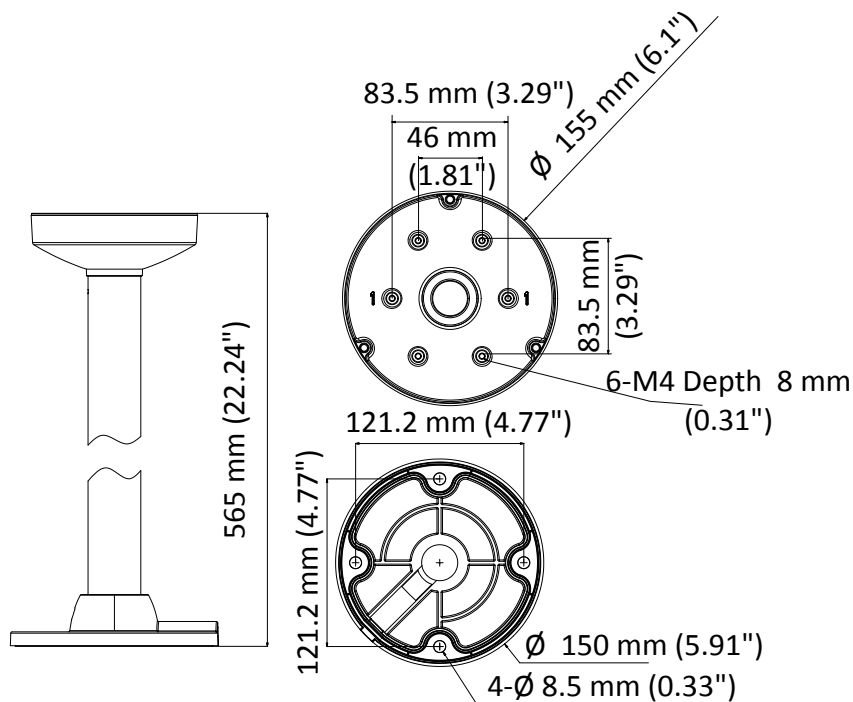

DS-1471ZJ-155

Pendant Mount for Dome Camera

Feature

- Aluminum alloy with surface spray treatment
- Waterproof design

Dimension

Available Model

DS-1471ZJ-155

Parameter

Model	DS-1471ZJ-155
Parameters	Pendant Mount for Dome Camera
Appearance	Hikvision White
Material	Aluminum Alloy
Dimension	∅ 155 mm × 565 mm (6.1" × 22.24")
Weight	650 g (1.4 lb.)

Note

- The mount should be installed on the flat surface.
- Waterproof rubber is necessary for the outdoor application.
- The wall must be capable of supporting at least 3 times as much as the total weight of the camera and the mount.
- The mount's maximum load capacity is 3 Kg (6.6 lb.).