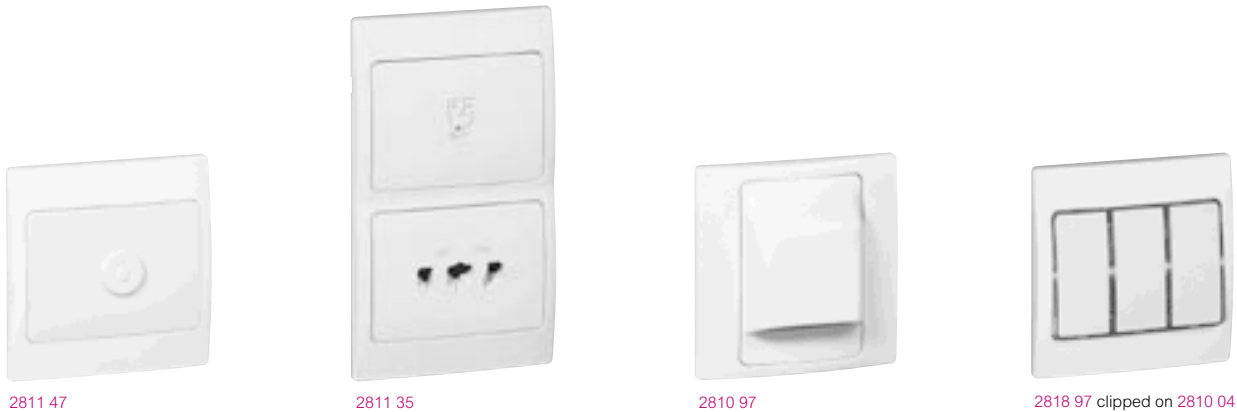

Mallia™

fused connection units, cable outlets, shaver sockets, accessories

Material : Polycarbonate. Supplied with 2 screws M 3.5 for BS boxes. Dim.: 86.5 x 86.5 x 10.5 mm

13 A fused connection units

Pack	Cat.Nos	Other functions
10	White 2811 40	Conform to BS 1363: Part 4 Unswitched
10	2811 41	Switched
10	2811 42	Switched with red LED power indicator
5	Silver Champagne 2813 40 2815 40	Unswitched
5	2813 41 2815 41	Switched
5	2813 42 2815 42	Switched with red LED power indicator

Cable outlets

10	White 2811 47	Conform to BS 5733 20 A
5	2811 48	45 A
5	Silver Champagne 2813 47 2815 47	20 A
5	2813 48 2815 48	45 A

Shaver sockets

1	White 2811 35	240 V / 120 V - 50/60 Hz
1	Silver Champagne 2813 35 2815 35	240 V / 120 V - 50/60 Hz

Other functions

10	White 2810 97	Downlighter Low output downlighter 230 V~, with LED
5	Silver Champagne 2812 97 2814 97	Low output downlighter 230 V~, with LED
10	White 2811 90	Blanking plates 1 gang
10	2811 91	2 gang
10	Silver Champagne 2813 90 2815 90	1 gang
5	2813 91 2815 91	2 gang

Accessories

5	2818 95	Transparent rocker with label holders for switches Can be used instead of the standard rocker plates. Supplied with white labels 1 gang
5	2818 96	2 gang
5	2818 97	3 gang
10	2819 97	Lamps LED 220 V, green low consumption - locator
10	2819 98	LED 220 V, red - high luminosity - indicator