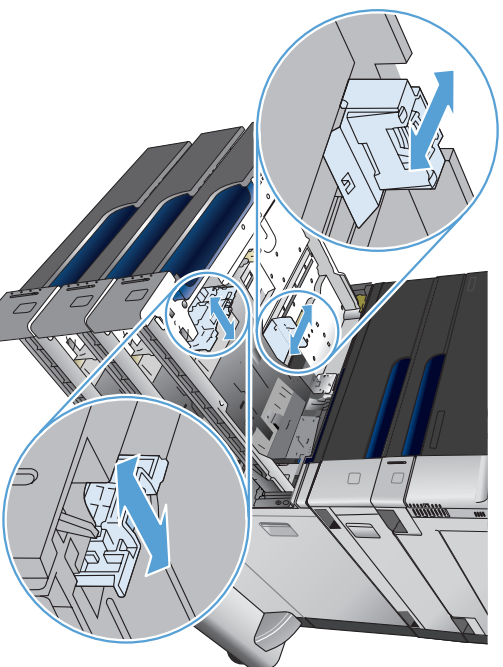

### Description

Add input capacity and media flexibility.

- Minimize printing interruptions and save time, using a different paper tray for each paper type. With multiple paper types ready to print, there's no need to waste time switching paper types in and out of paper trays.
- Expand your printer capacity to 2100 sheets—ideal for high-volume printing environments. A paper capacity of 2100 sheets keeps multiple users printing with fewer stops and interruptions.
- Support a wide variety of paper types and sizes—letter, legal, ledger, A3, A4, B5, and more. Each tray features a media sensor that automatically adjusts settings to ensure consistent print quality.

5

6

7

8

9

10

11

12